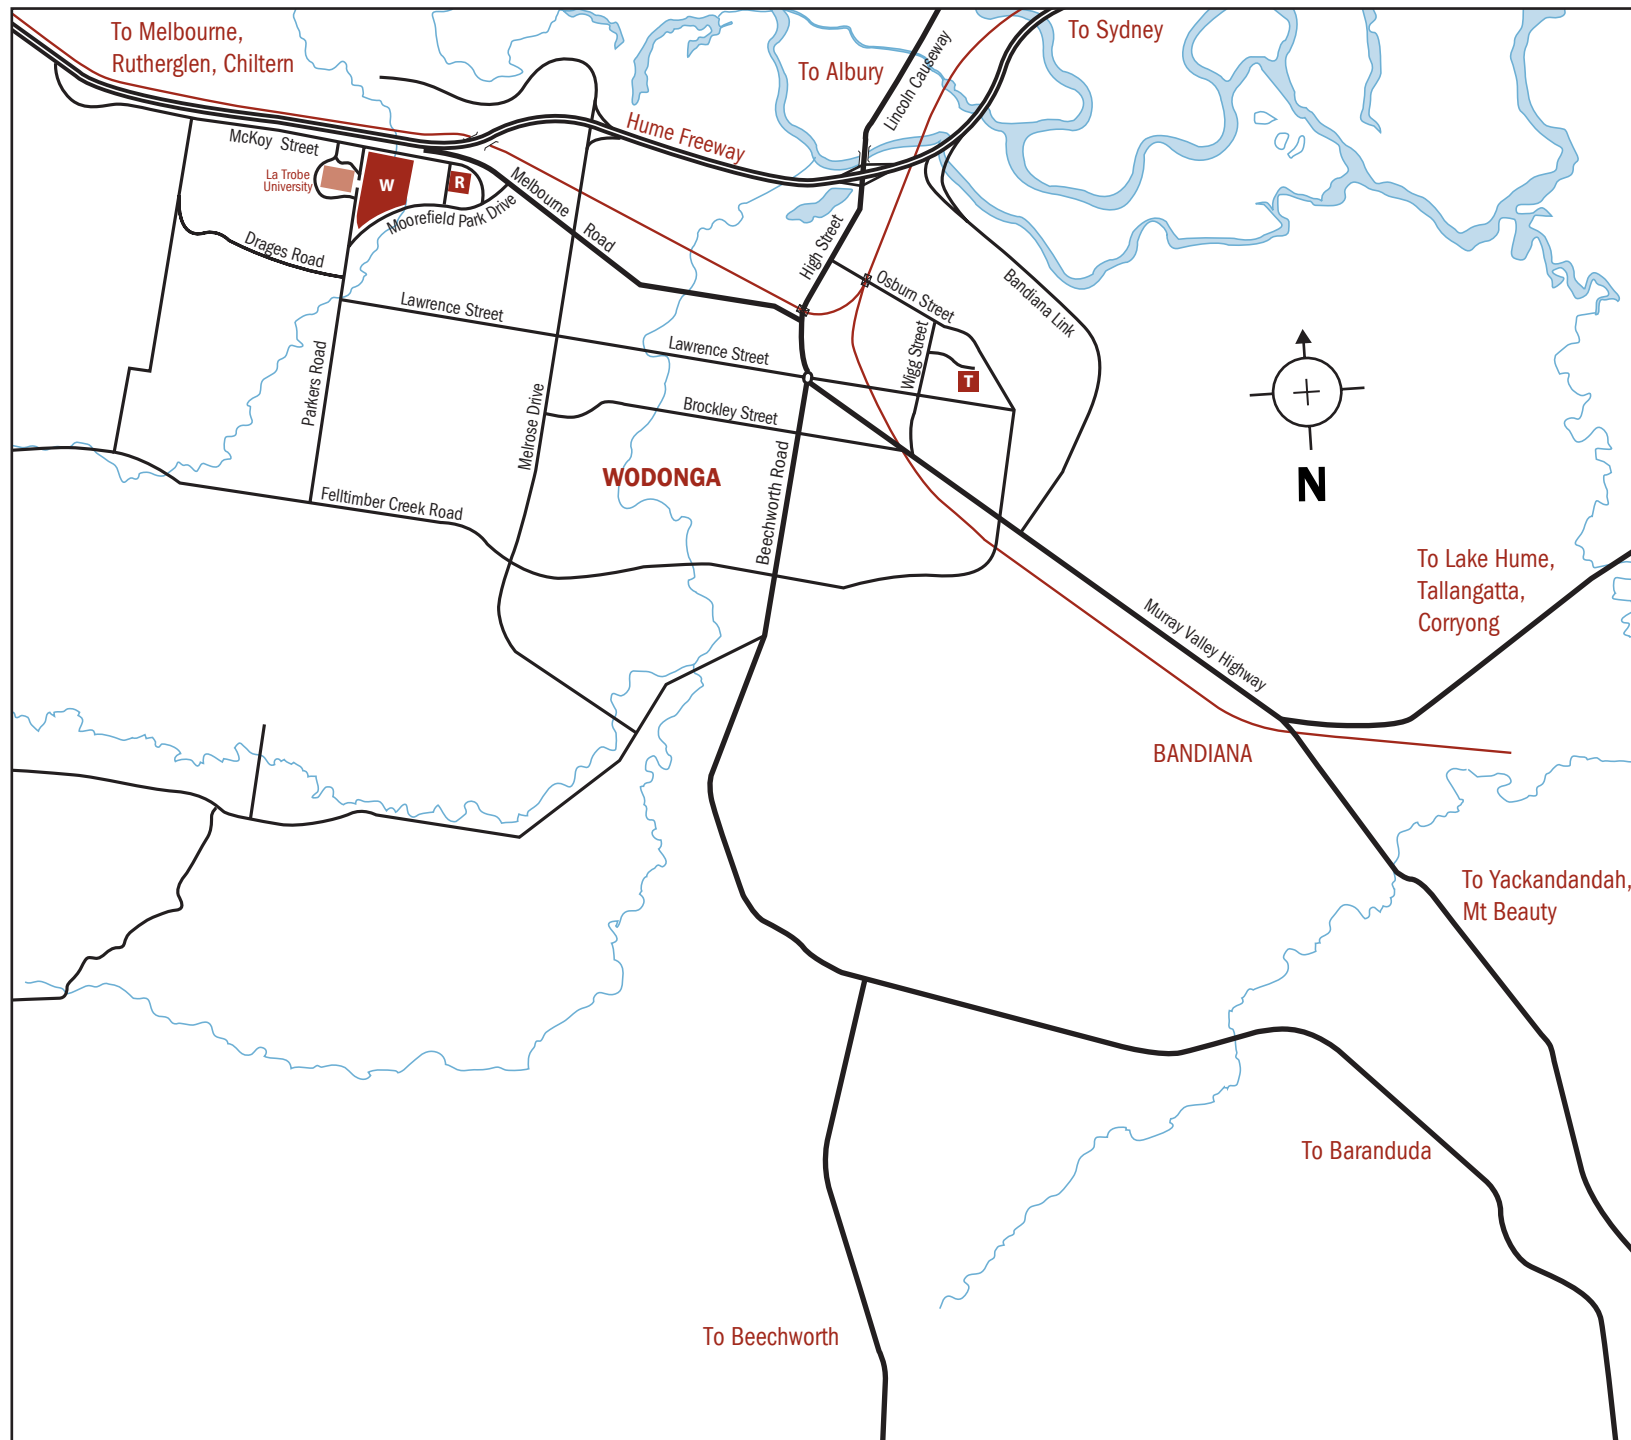

Map B – Campus Albury Wodonga

W **Wodonga TAFE**
87 McKoy Street, West Wodonga VIC 3690

R **Motorsports Training Australia**
2 Romet Road, West Wodonga VIC 3690

T **Timber Studies**
3 Michael Drive, Wodonga VIC 3690

Map C Surrounding Area

W **Wodonga TAFE**
87 McKoy Street
West Wodonga VIC 3690

R **Motorsports Training Australia**
2 Romet Road
West Wodonga VIC 3690

♿ ♿ ♿

T **Timber Studies**
3 Michael Drive
Wodonga VIC 3690

Map D Wodonga Australia

A Strong and Vibrant TAFE in one of Australia's Most Vibrant Regions

Established in 1986, Wodonga TAFE is located in one of Australia's largest and most vibrant regional areas and is an integral part of the region's learning community. We're close to snowfields and some of Australia's most productive agricultural land and service a regional population of more than 100,000. We also service a number of smaller rural centres and a range of students and business enterprises right across Australia through our onsite training endeavours and distance education programs.

Wodonga is ...

- 3 hours drive from Melbourne and 6 hours drive from Sydney on the Hume Freeway
- Easily accessible by air and rail
- Australia's first Learning City.

Map E - Timber Studies

Wodonga TAFE

87 McKoy Street, West Wodonga VIC 3690