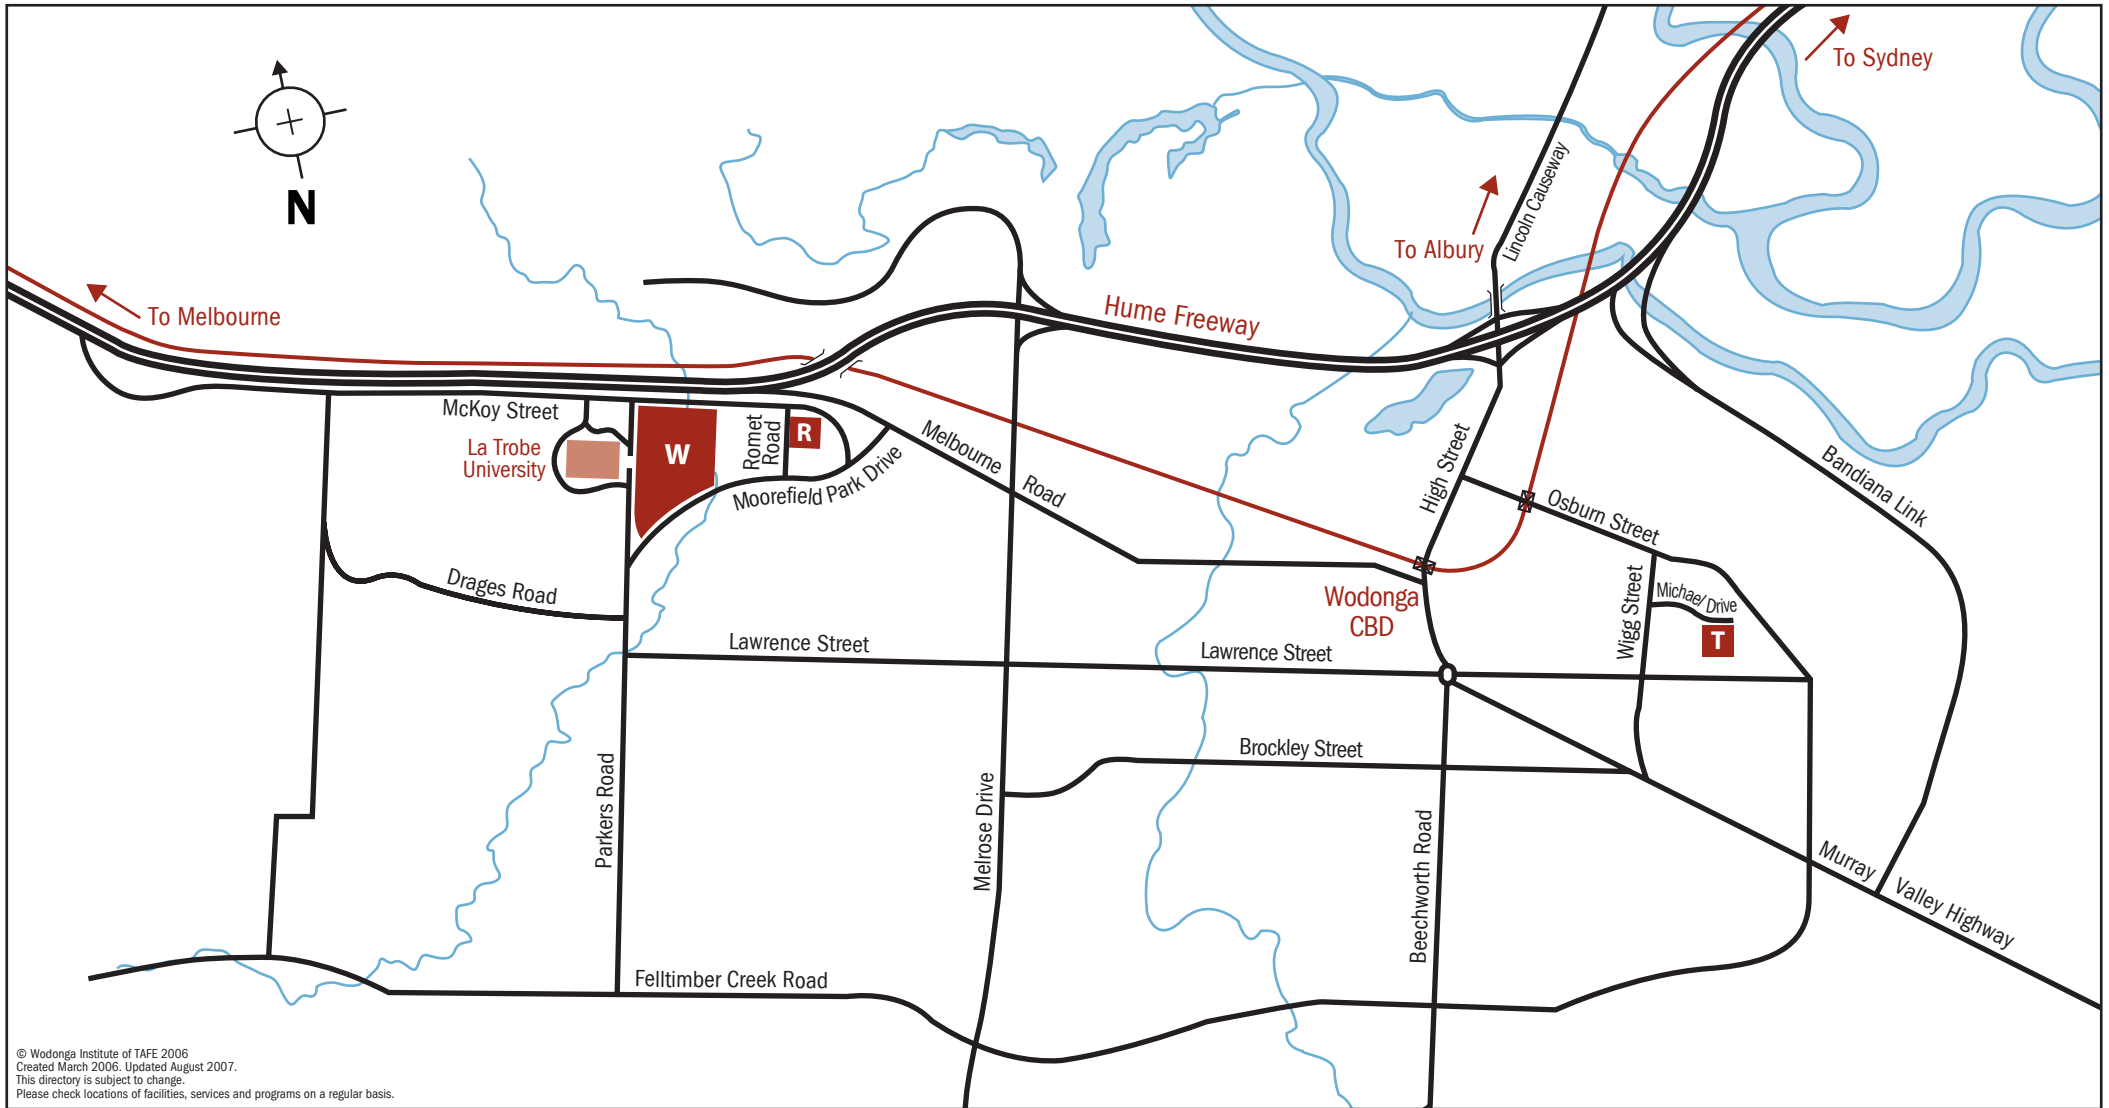

Map B – Campus Albury Wodonga

W **Wodonga TAFE**
87 McKoy Street, West Wodonga VIC 3690

R **Motorsports Training Australia**
2 Romet Road, West Wodonga VIC 3690

T **Timber Studies**
3 Michael Drive, Wodonga VIC 3690